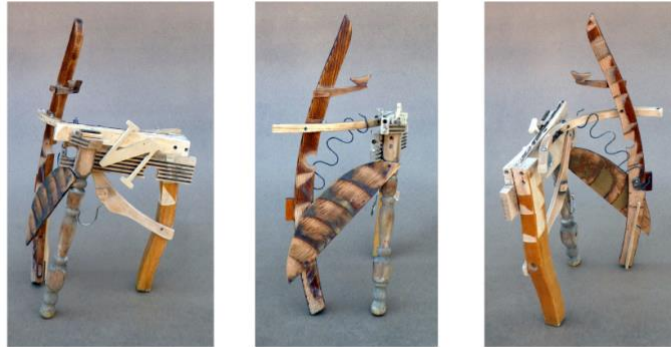

## Lee Malerich

May 9 – June 11, 2020  
All work priced at \$450

*Buttress*, wood, metal, embroidery hoop, 33 x 20 x 17 inches, 2019

*Gills*, wood, paint graphite, metal, 28 x 19 x 14 inches, 2020

*Repair*, wood, metal, 24.5 x 16 x 9 inches, 2020

*Shell*, wood, metal, paint, 33 x 17 x 4 inches, 2020

*Classical Solution*, wood, steel, paint, 28 x 16 x 16 inches, 2020

*No!*, wood, steel, graphite, 29 x 17 x 13 inches, 2020

*Shield*, wood, chair caning, paint, 41 x 19 x 20 inches, 2019

*Spine*  
wood, paint  
chair caning,  
37" x 16" x 12"  
2019

*Disguise*,  
wood, metal, paint,  
29 x 19 x 18  
inches, 2018.