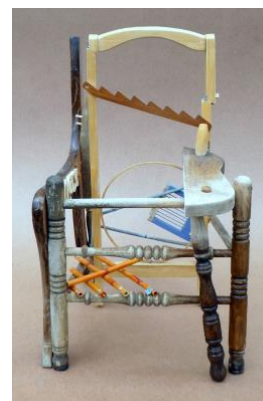

## Lee Malerich

May 9 – June 11, 2020  
All work priced at \$450

*Buttress*, wood, metal, embroidery hoop, 33 x 20 x 17 inches, 2019

*Gills*, wood, paint graphite, metal, 28 x 19 x 14 inches, 2020

*Repair*, wood, metal, 24.5 x 16 x 9 inches, 2020

*Shell*, wood, metal, paint, 33 x 17 x 4 inches, 2020

*Classical Solution*, wood, steel, paint, 28 x 16 x 16 inches, 2020

*No!*, wood, steel, graphite, 29 x 17 x 13 inches, 2020

*Shield*, wood, chair caning, paint, 41 x 19 x 20 inches, 2019

*Spine*  
wood, paint  
chair caning,  
37" x 16" x 12"  
2019

*Disguise*,  
wood, metal, paint,  
29 x 19 x 18  
inches, 2018.