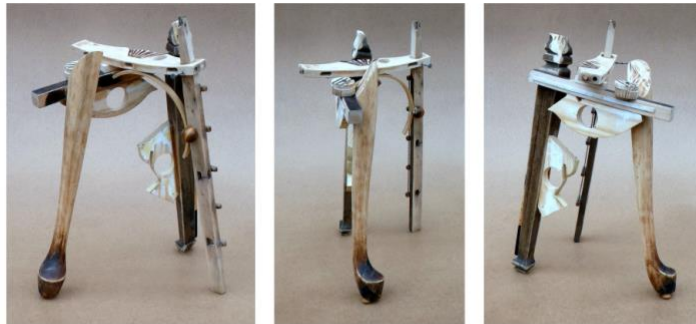

## Lee Malerich

May 9 – June 11, 2020  
All work priced at \$450

*Buttress*, wood, metal, embroidery hoop, 33 x 20 x 17 inches, 2019

*Gills*, wood, paint graphite, metal, 28 x 19 x 14 inches, 2020

*Repair*, wood, metal, 24.5 x 16 x 9 inches, 2020

*Shell*, wood, metal, paint, 33 x 17 x 4 inches, 2020

*Classical Solution*, wood, steel, paint, 28 x 16 x 16 inches, 2020

*No!*, wood, steel, graphite, 29 x 17 x 13 inches, 2020

*Shield*, wood, chair caning, paint, 41 x 19 x 20 inches, 2019

*Spine*  
wood, paint  
chair caning,  
37" x 16" x 12"  
2019

*Disguise*,  
wood, metal, paint,  
29 x 19 x 18  
inches, 2018.